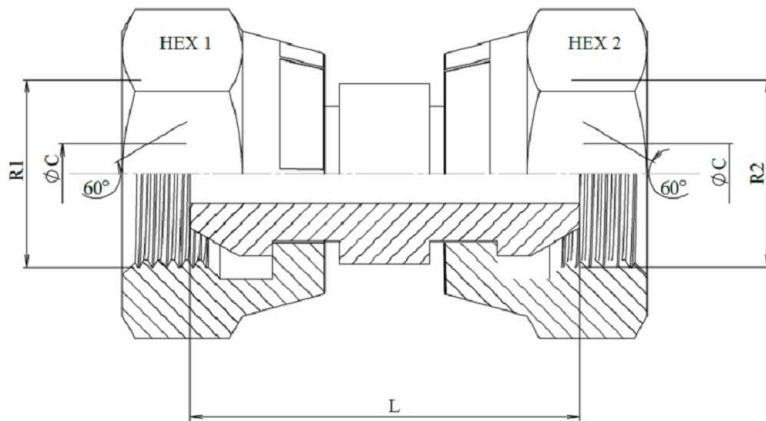

**Adaptor BSP swivel female - BSP swivel female (60°)**

Carbon steel

Part n°	R1	R2	HEX 1	HEX 2	ØC	L
<b>A117204</b>	1/4" BSP	1/4" BSP	19	19	4	26
<b>A117206</b>	3/8" BSP	3/8" BSP	22	22	7	28
<b>A117208</b>	1/2" BSP	1/2" BSP	27	27	9,5	34
<b>A117212</b>	3/4" BSP	3/4" BSP	32	32	15	39
<b>A117216</b>	1" BSP	1" BSP	41	41	19	47
<b>A117220</b>	1"1/4 BSP	1"1/4 BSP	50	50	26	51
<b>A117224</b>	1"1/2 BSP	1"1/2 BSP	55	55	32	55
<b>A117232</b>	2" BSP	2" BSP	70	70	44	55