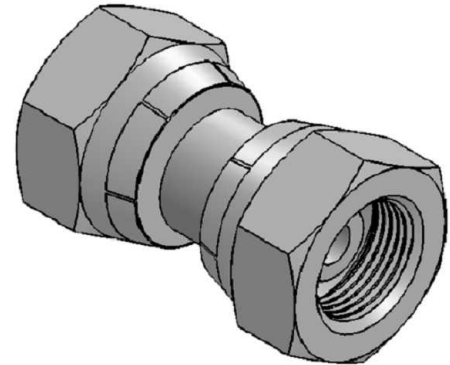

**Adaptor BSP swivel female - BSP swivel female (60°)**

Carbon steel

Part n°	R1	R2	HEX 1	HEX 2	ØC	L
<b>A117204</b>	1/4" BSP	1/4" BSP	19	19	4	26
<b>A117206</b>	3/8" BSP	3/8" BSP	22	22	7	28
<b>A117208</b>	1/2" BSP	1/2" BSP	27	27	9,5	34
<b>A117212</b>	3/4" BSP	3/4" BSP	32	32	15	39
<b>A117216</b>	1" BSP	1" BSP	41	41	19	47
<b>A117220</b>	1"1/4 BSP	1"1/4 BSP	50	50	26	51
<b>A117224</b>	1"1/2 BSP	1"1/2 BSP	55	55	32	55
<b>A117232</b>	2" BSP	2" BSP	70	70	44	55